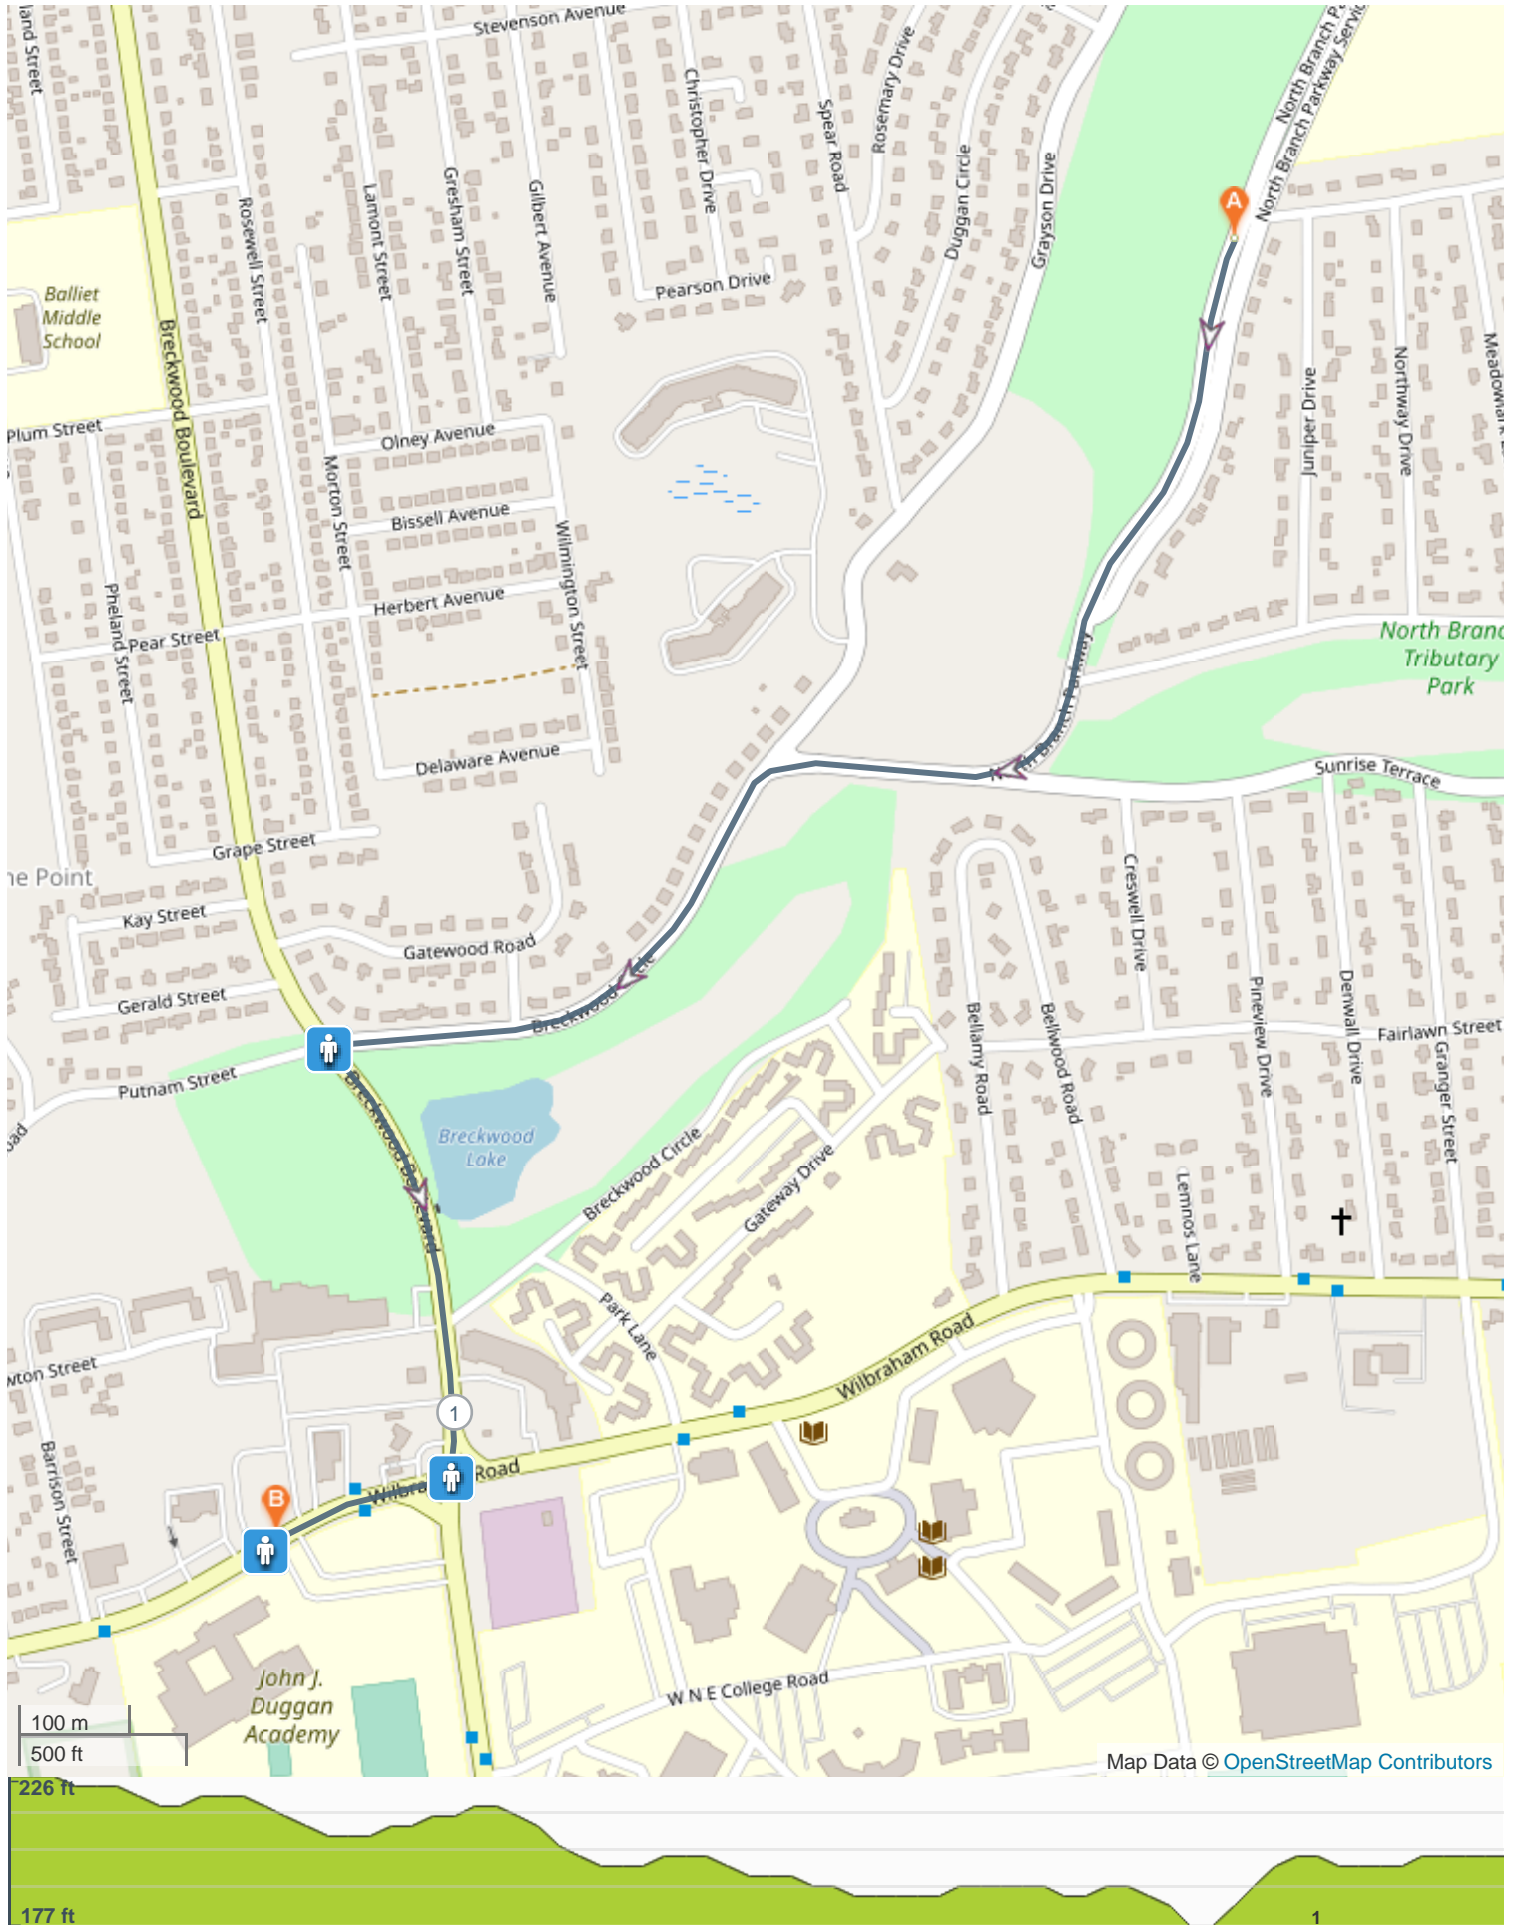

## ROUTE INFORMATION

ROUTE LENGTH	1.142 miles
ASCENT	32 ft
DESCENT	55 ft
HILLS	↑ 30.0%   ↓ 50.0%   → 20.0%
TERRAIN	Road <b>A</b>
START	<b>LAT:</b> 42.126053, <b>LNG:</b> -72.515687

## NOTES

Several streets are included in this walk route. Crossing guards are located at Breckwood Blvd & Breckwood Circle (Putnam Street) and Wilbraham Road & Breckwood Circle (Putnam Street). A crossing guard is located directly in front of Duggan Academy to assist crossing Wilbraham Road. Streets included in this walk route include but are not limited to; Holly Hill Road, Kathleen, Meadowlark, Moss Road, Northway, Pidgeon & Wellfleet Drive.

# Duggan - North Branch Parkway

## ROUTE DIRECTIONS

No	Miles	Turn	Directions
1	0.000		Start on North Branch Parkway
2	0.437		Keep left onto Breckwood Circle
3	0.780	↙	Turn sharp left onto Breckwood Boulevard
4	1.038	→	Turn right onto Wilbraham Road
5	1.142		