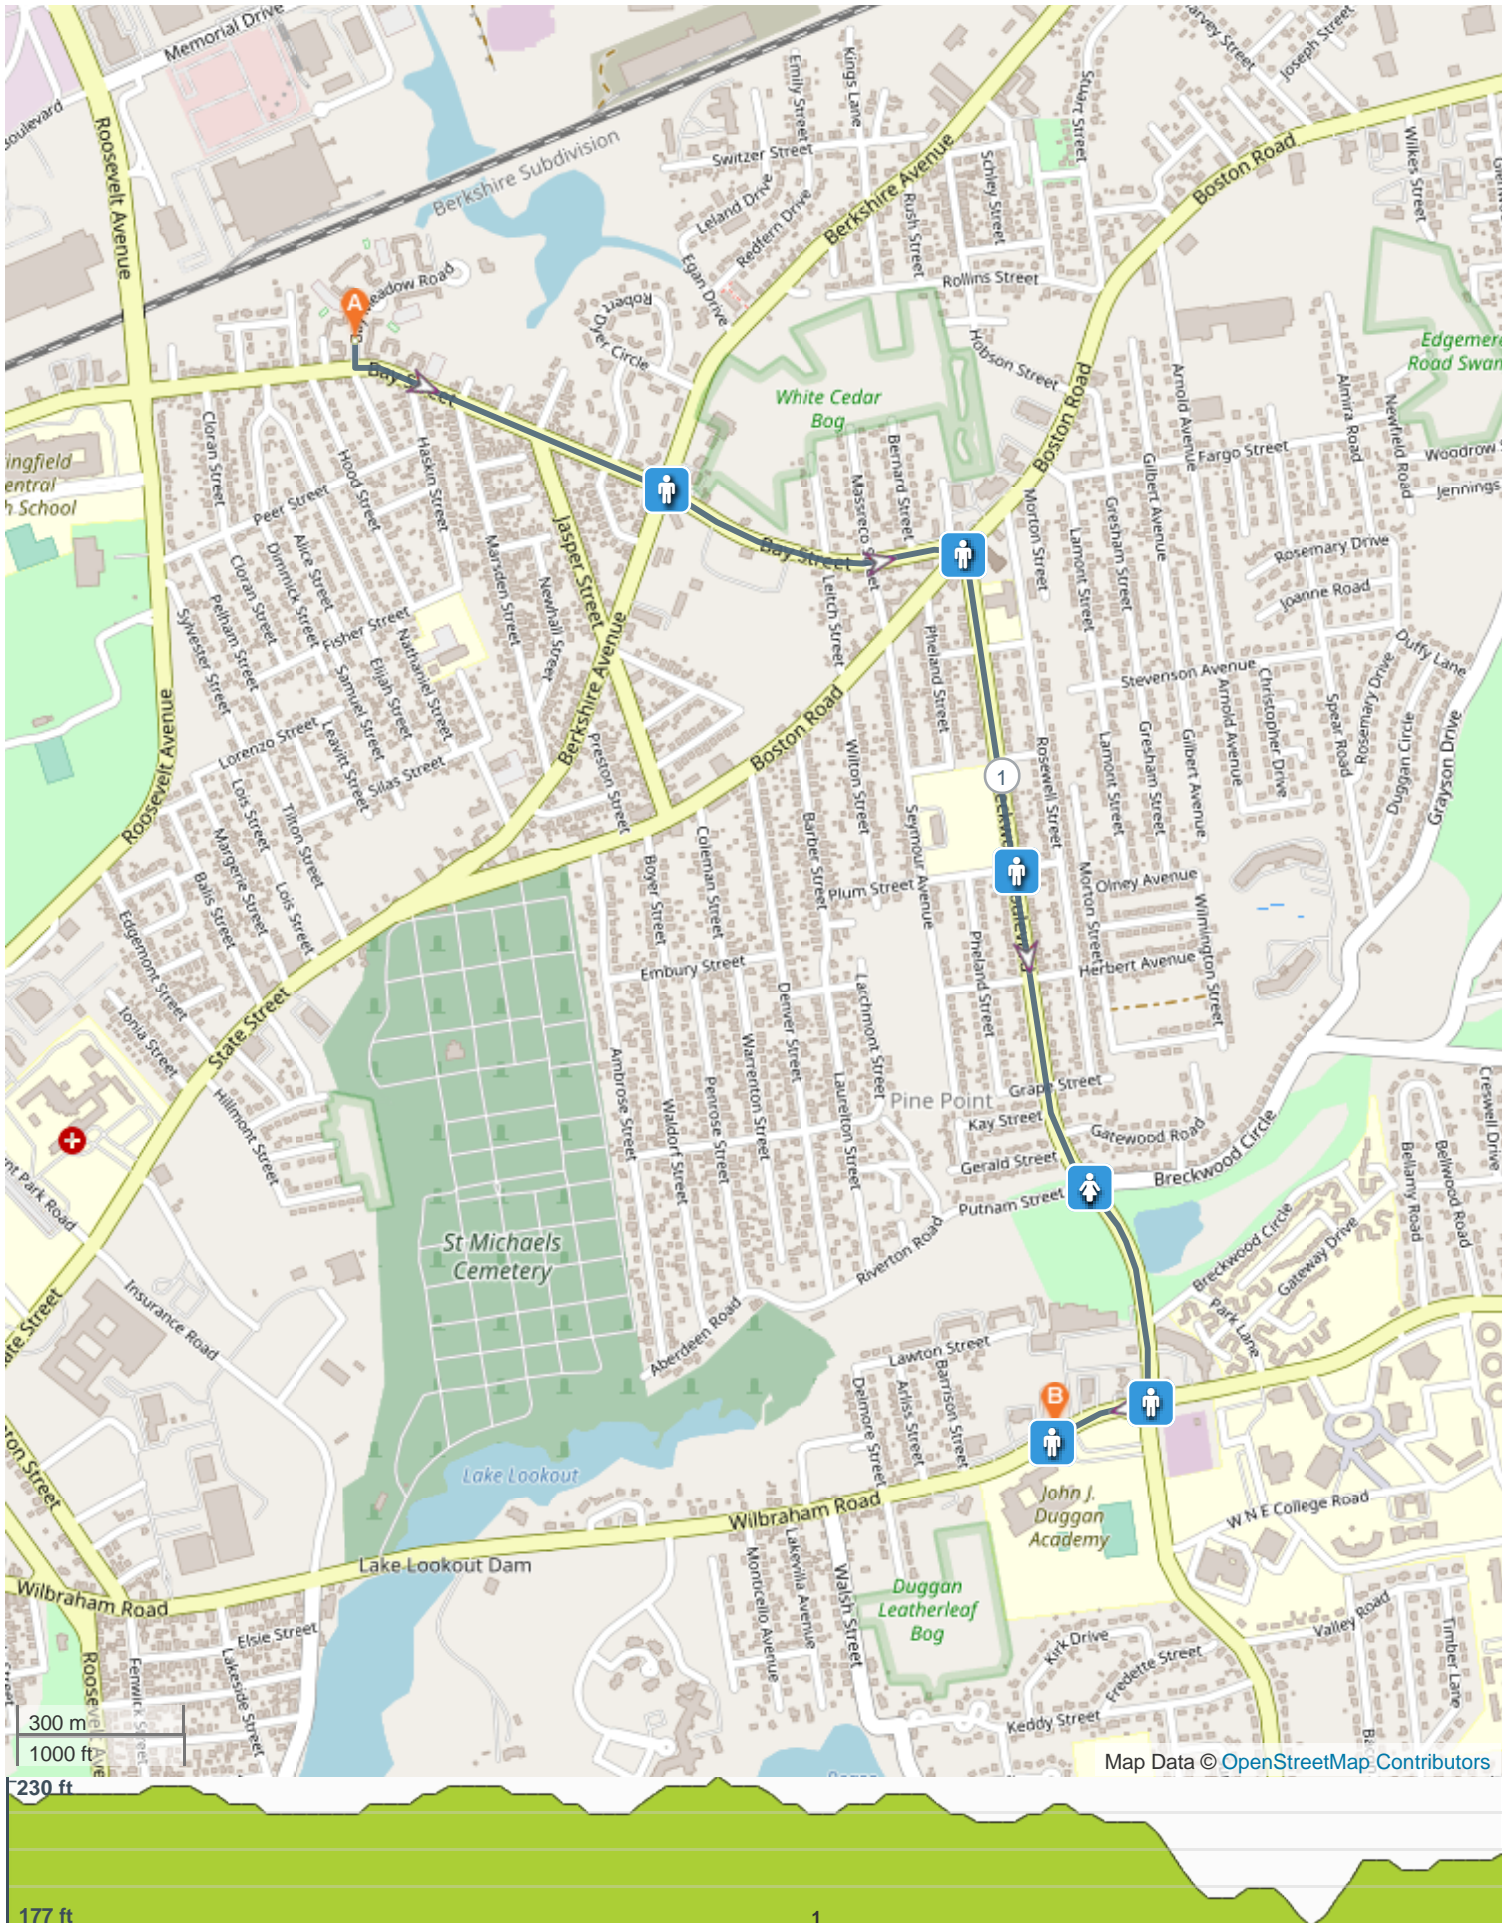

Duggan - Bay Street

ROUTE INFORMATION

ROUTE LENGTH	1.845 miles
ASCENT	59 ft
DESCENT	82 ft
HILLS	↑ 34.4% ↓ 37.5% → 28.1%
TERRAIN	Road A
START	LAT: 42.133110, LNG: -72.541416

NOTES

Crossing guards are located at Berkshire Avenue & Bay Street, Boston Road & Breckwood Blvd, Breckwood Blvd & Plum Street, Breckwood Blvd & Breckwood Circle (Putnam Street) & Breckwood Blvd & Wilbraham Road. A crossing guard is located directly in front of Duggan Acadmey to assist students across Wilbraham Road.

Duggan - Bay Street

ROUTE DIRECTIONS

No	Miles	Turn	Directions
1	0.000		Start on Bay Meadow Road
2	0.026	←	Turn left onto Bay Street
3	0.750	↗	Turn slight right onto Breckwood Boulevard
4	1.732	→	Turn right onto Wilbraham Road
5	1.768	→	Turn right
6	1.769	→	Turn right onto Wilbraham Road
7	1.845		